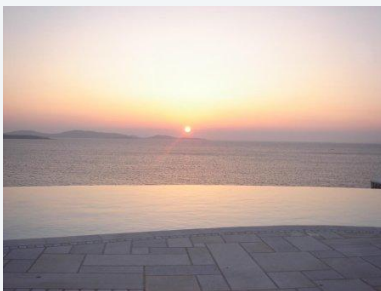

### Aleo

- ✦ Ideal for 10 persons
- ✦ View of Delos Island ideal for sunset

Bedrooms	3 Master -2 double bed -1 guest
Bathrooms	5

Overall:	★★★★★
Position:	★★★★★
Luxury:	★★★★★
View:	★★★★★
Privacy:	★★★★★

### Outdoor Images